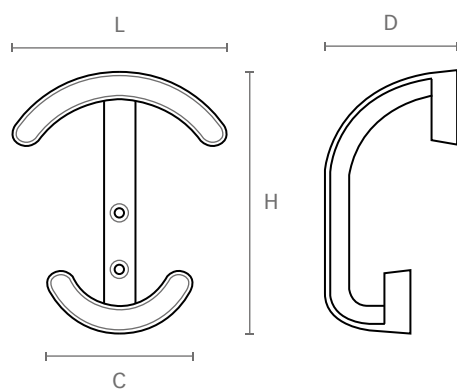

ART. 1950

design: Alessandro Masturzo

Portabito in zama pressofusa, completo di viti e tasselli.

Die-cast zamac coat hanger, with screws and plugs included.

Misure / Sizes

Finiture / Finishes

Nero opaco
Matt black

Cromo
Chrome

Nichel satinato
Satinated nickel

ART.	L	C	H	D
1950	76	52	93	42